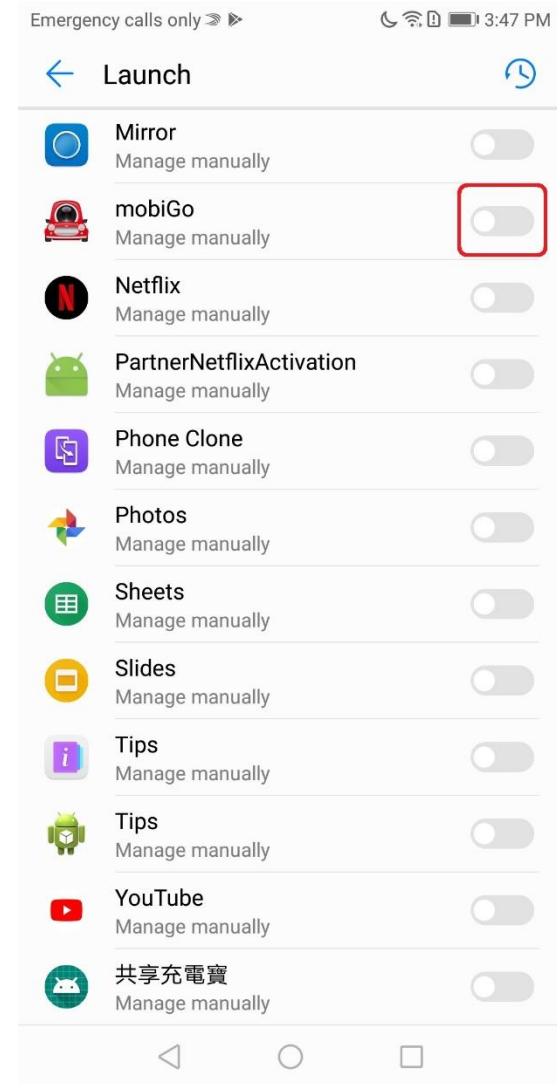

non-stop settings(Ex: HUAWEI mobile phone)

Step 1

Step 2

Step 3

Step 4

Step 5