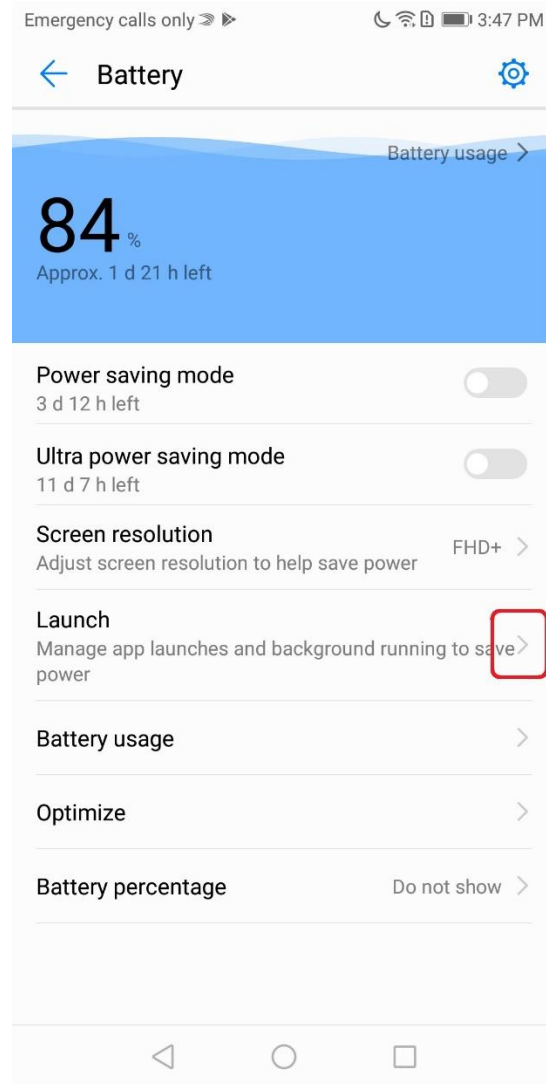

non-stop settings(Ex: HUAWEI mobile phone)

Step 1

Step 2

Step 3

Step 4

Step 5